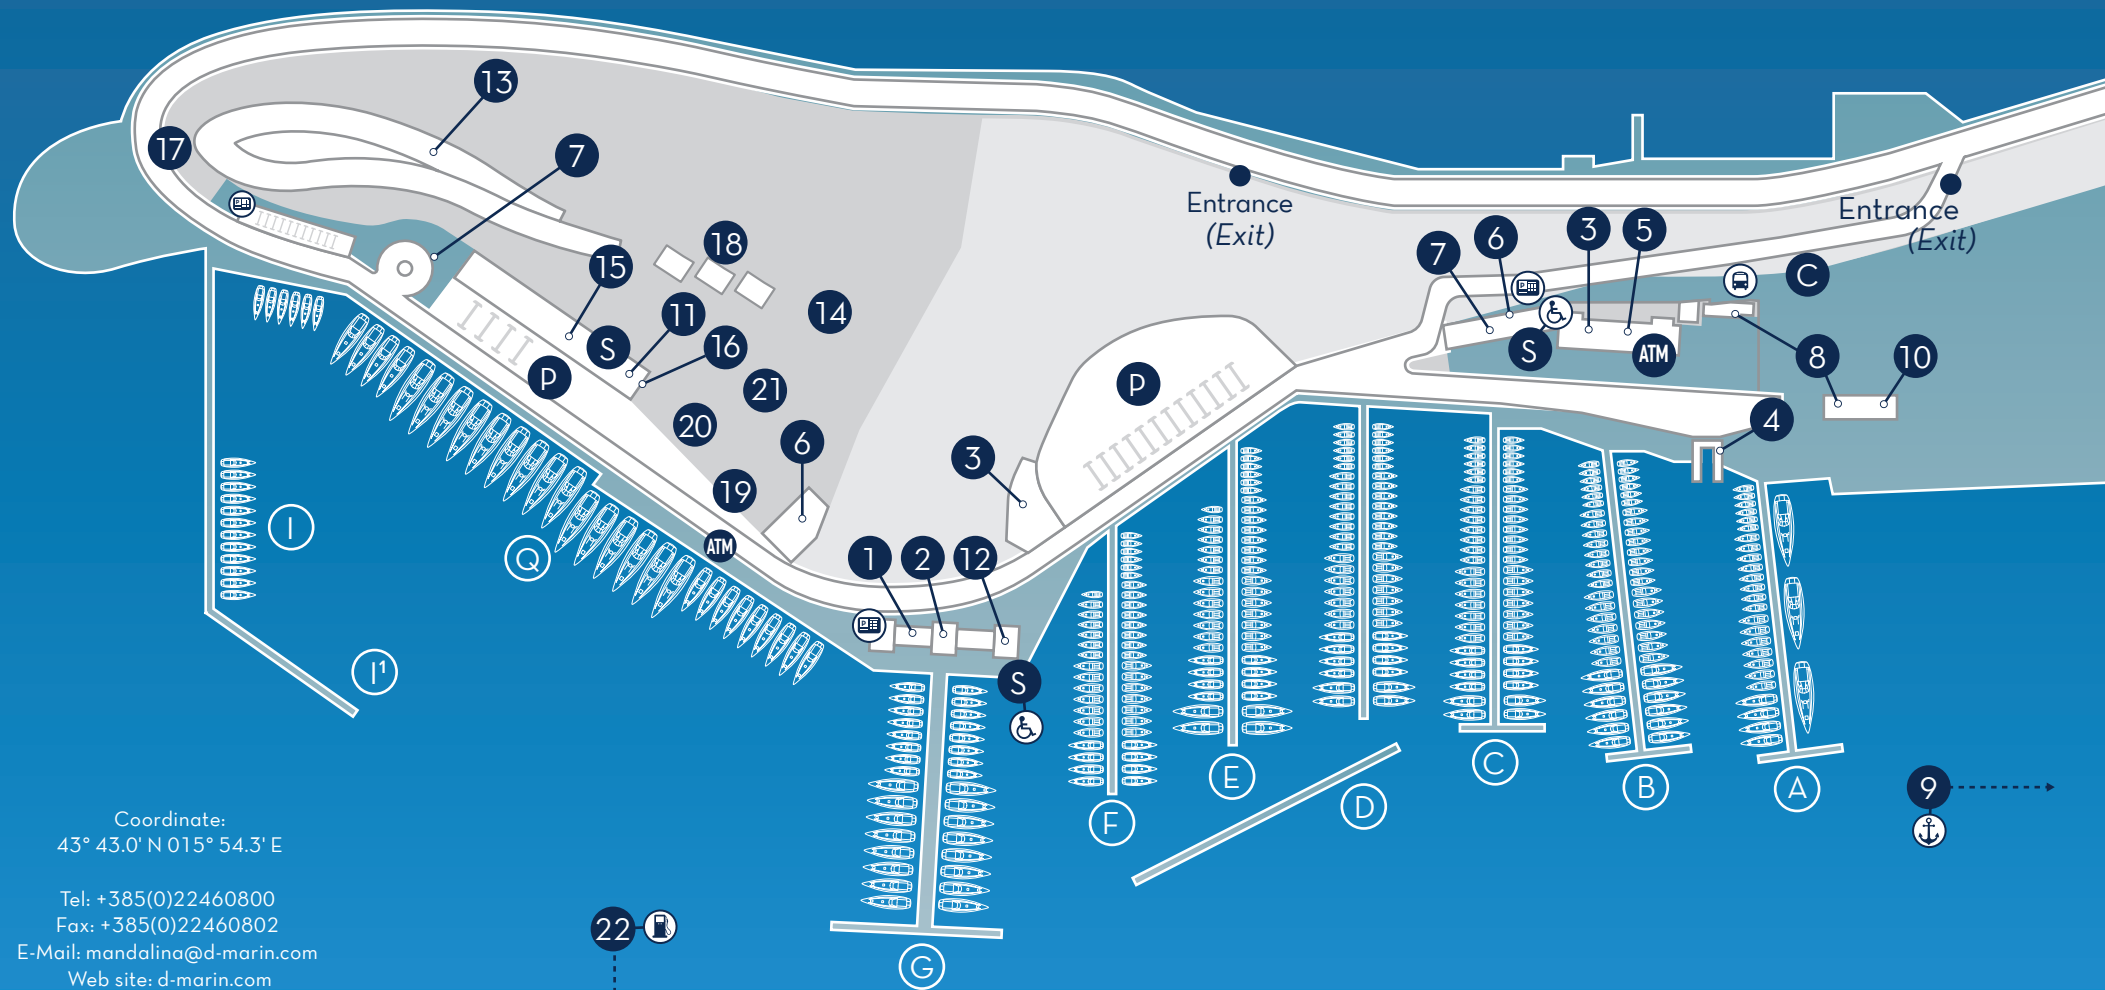

# D-Marin Mandalina

- 1 Marina Reception & Exchange Office
- 2 Control Tower
- 3 Charters
- 4 Travel Lift
- 5 Restaurant
- 6 Supermarket
- 7 Waste Disposal
- 8 Yacht Chandlery
- 9 Shipyard
- 10 Service
- 11 Yacht Storages
- 12 Laundry
- 13 D-Resort Sibenik
- 14 Swimming Pool - Welness & SPA  
Bar - Conference Hall
- 15 Mega Yacht Agencies
- 16 Playground & Kids Club
- 17 Garage (Hotel)
- 18 Villas
- 19 Shopping Courtyard
- 20 Marina Square
- 21 Stage / Theatre
- 22 Fuel Station
- C Church - St. Nikola
- S Sanitary
- P Parking
- ATM ATM
- Pontoons

Coordinate:  
43° 43.0' N 015° 54.3' E

Tel: +385(0)22460800  
 Fax: +385(0)22460802  
 E-Mail: mandalina@d-marin.com  
 Web site: d-marin.com  
 mandalinamarina.hr  
 Call: VHF 17